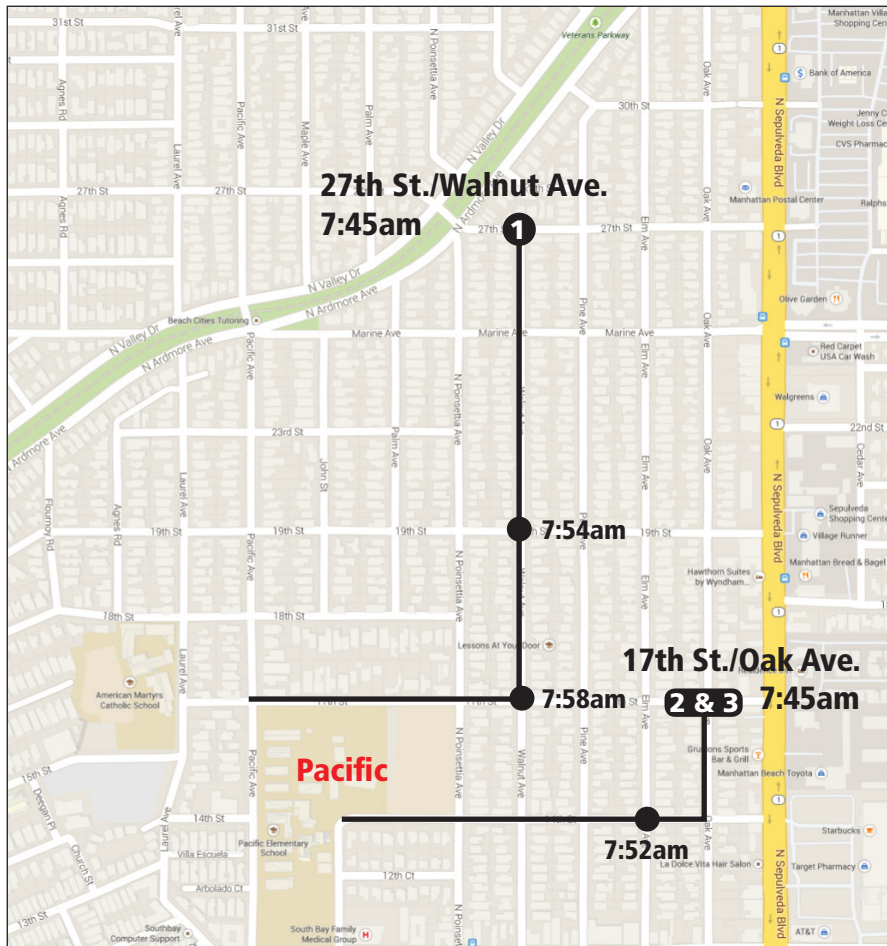

Pacific Walking School Bus

Enroll your child as a walker: bchd.org/WalkingSchoolBus

Route 1: Leaves from 27th St./Walnut Avenue at 7:45am Wednesdays and Thursdays

Route 2: Leaves from 17th St./Oak Avenue at 7:45am Wednesdays and Thursdays

Route 3 (PM Kindergarten):
Leaves from 17th St./Oak Avenue at 9:35am on Wednesdays
Leaves from 17th St./Oak Avenue at 11:15am on Thursdays

Already Walking With Your Kids to School?

Become a Walking School Bus Volunteer one hour a week and help other kids walk to school too!

If interested please contact Katy Nickell at kgnickell@gmail.com

Learn more at
bchd.org/WalkingSchoolBus

1200 Del Amo Street, Redondo Beach, CA 90277 • 310-374-3426 • www.bchd.org