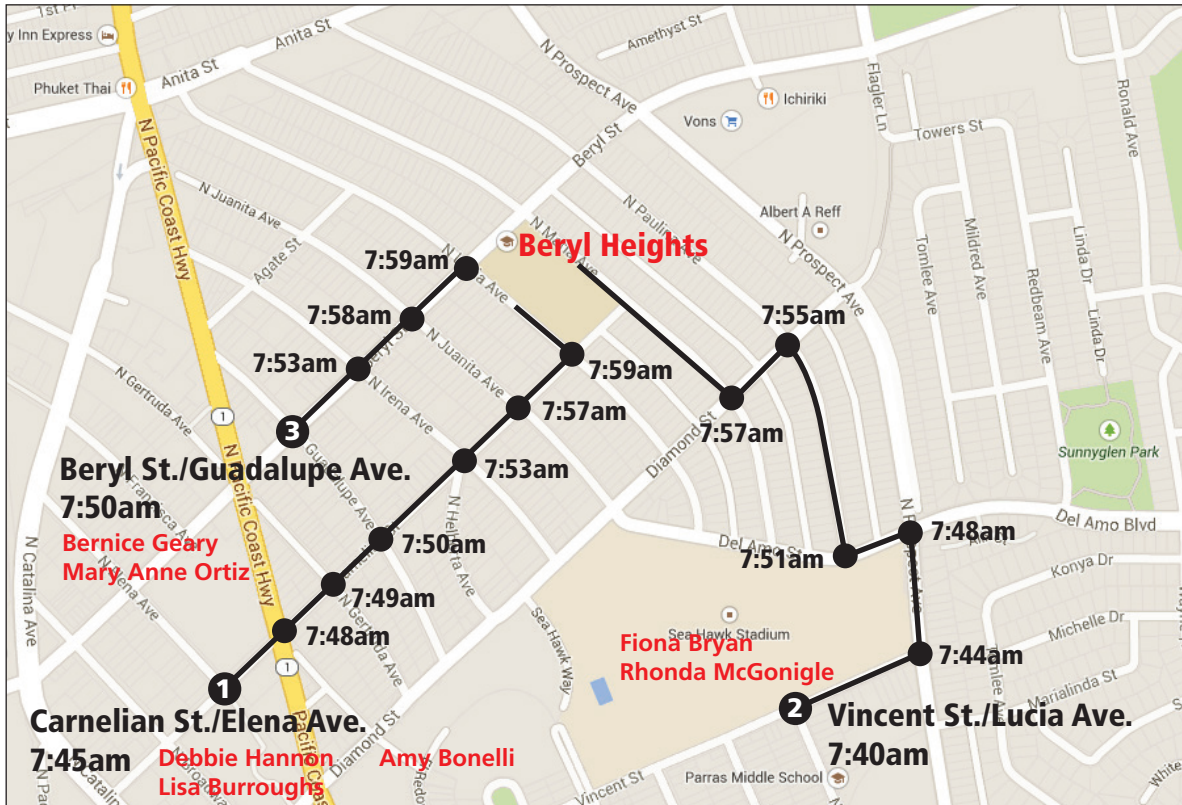

Beryl Heights Walking School Bus

Route 1: Leaves from Carnelian St/Elena Avenue at 7:45am on Wednesdays and Fridays

Route 2: Leaves from Vincent St/Lucia Avenue at 7:40am on Wednesdays and Fridays

Route 3: Leaves from Beryl St/Guadalupe Avenue at 7:50am on Wednesdays and Fridays

Learn more at
bchd.org/WalkingSchoolBus

1200 Del Amo Street, Redondo Beach, CA 90277 • 310-374-3426 • www.bchd.org